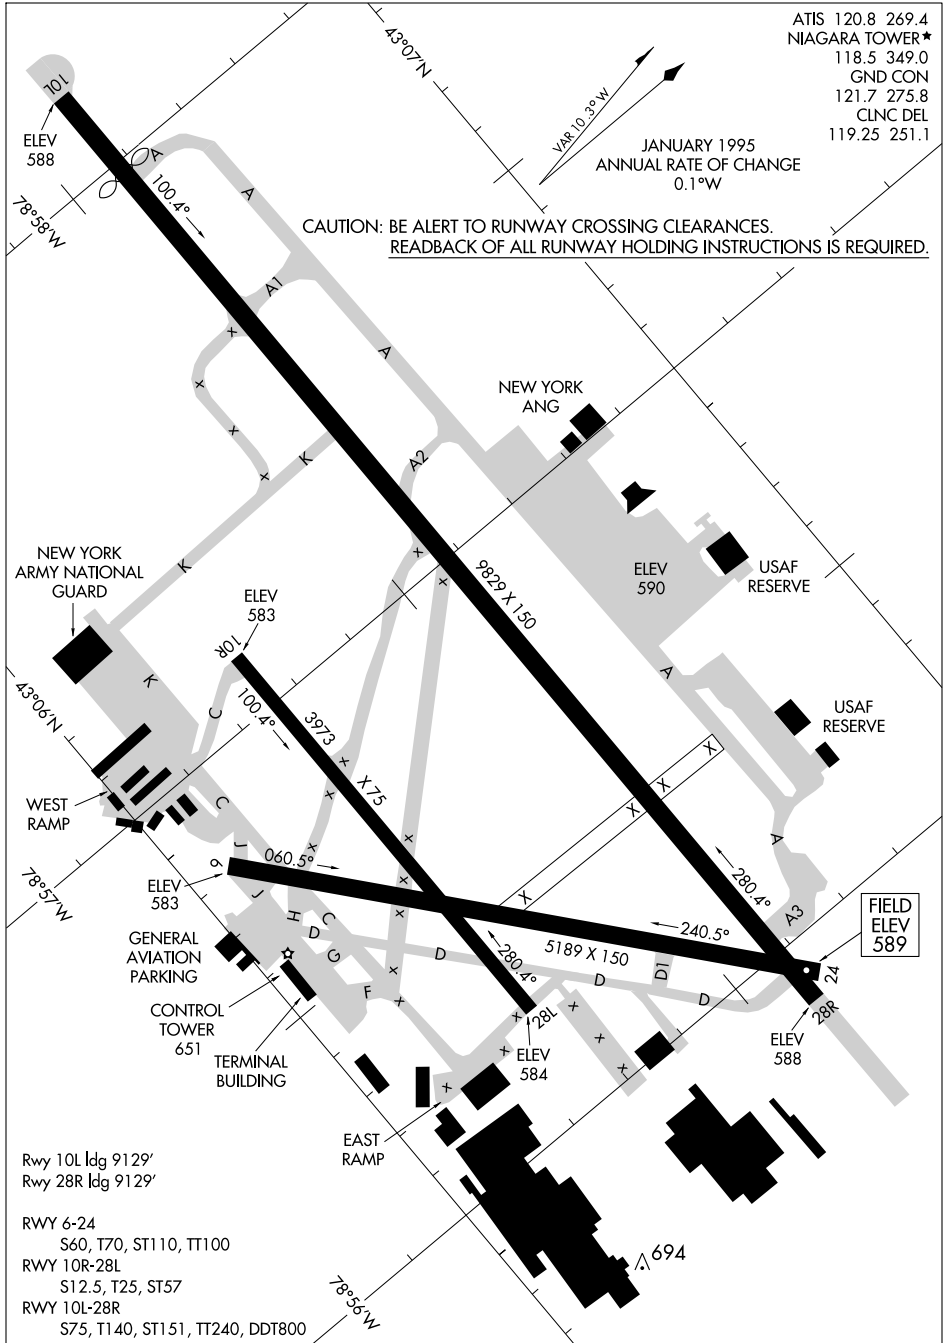

05132

AIRPORT DIAGRAM

AL-614 (FAA)

NIAGARA FALLS INTL (IAG)
NIAGARA FALLS, NEW YORK

ATIS 120.8 269.4
 NIAGARA TOWER*
 118.5 349.0
 GND CON
 121.7 275.8
 CLNC DEL
 119.25 251.1

JANUARY 1995
 ANNUAL RATE OF CHANGE
 0.1°W

**CAUTION: BE ALERT TO RUNWAY CROSSING CLEARANCES.
 READBACK OF ALL RUNWAY HOLDING INSTRUCTIONS IS REQUIRED.**

NE-2, 01 SEP 2005 to 29 SEP 2005

NE-2, 01 SEP 2005 to 29 SEP 2005

AIRPORT DIAGRAM

05132

NIAGARA FALLS, NEW YORK
NIAGARA FALLS INTL (IAG)